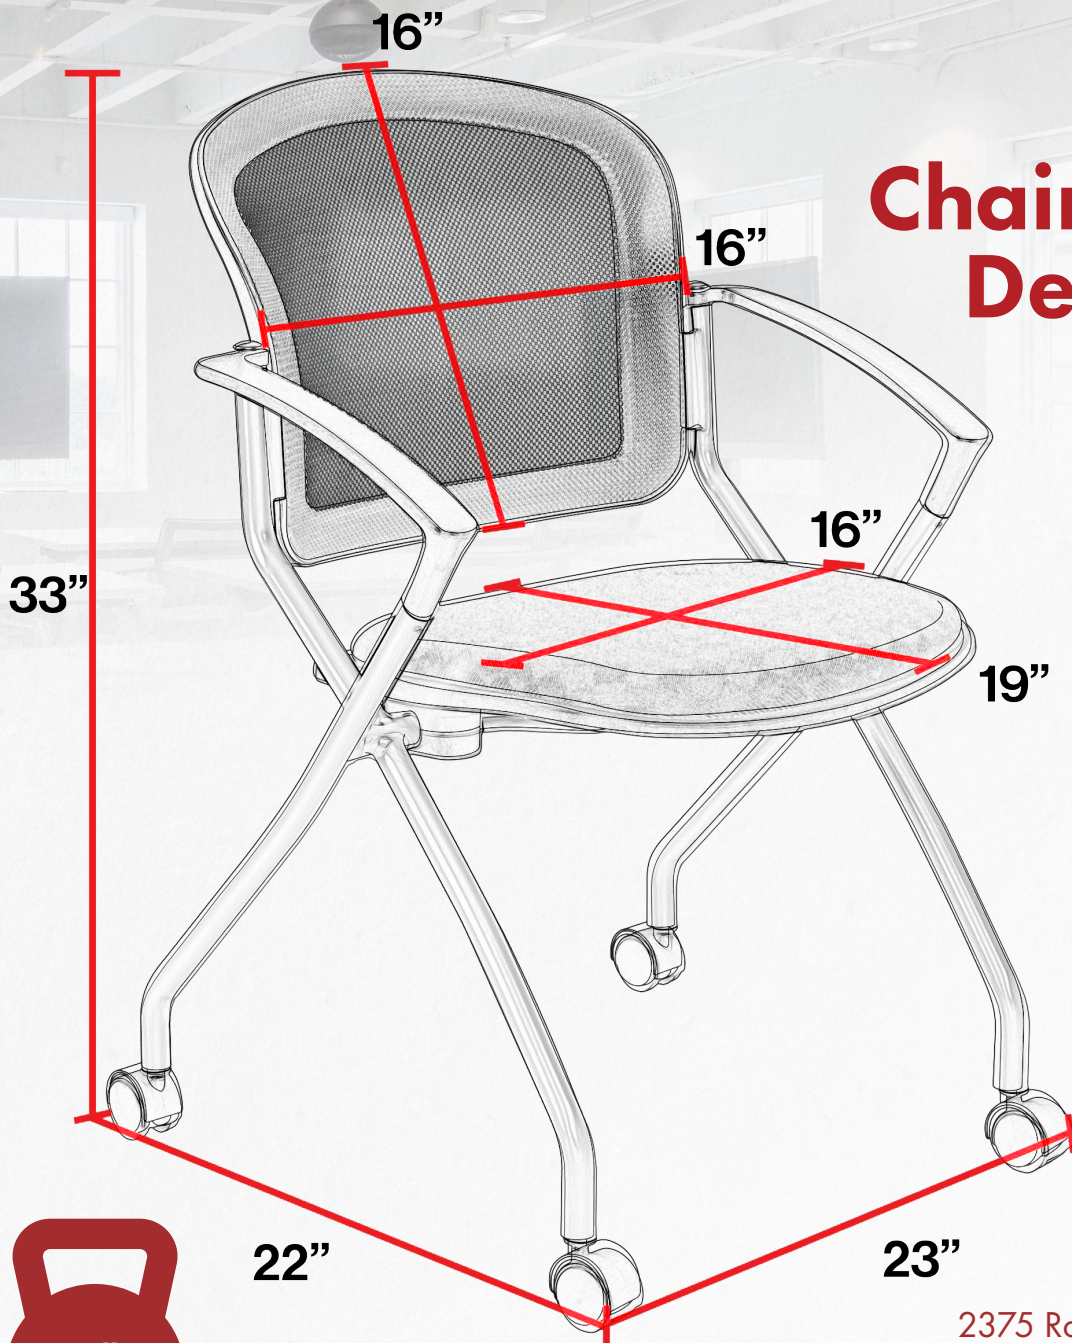

Chair Details

2375 Romig Rd.
Akron Ohio 44320
330-848-3700